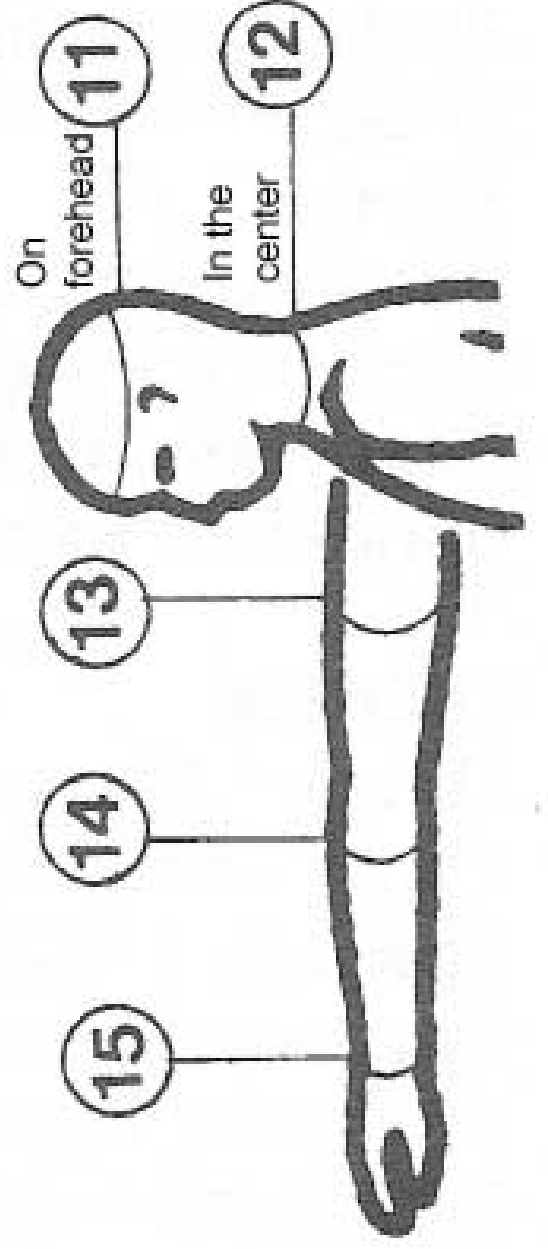

City ZIP (CAP)

Telephone Mobile

Type (wetsuite)

1	Overall height	cm.
2	Shoulder breadth Tape over the shoulders, take the measure between the edges of the final bones	cm.
3	Arm Length Arm along the body, take the measure from the final bone of the shoulder until the wrist bone	cm.
4	Chest Circumference Take the measure in the widest high part of the chest (under the armpit)	cm.
4D	Chest Circumference (woman) Take the measure over the breast in the widest part	cm.
5	Shoulder-Blade/Crotch Length Take the measure back from the first vertebra on neck base, until to halfway down the curve of the buttocks (anus)	cm.
6	Waist (over the navel)	cm.
7	Pelvis Take the measure in the widest point, over the buttocks	cm.
8	Thigh Take the measure in the widest high part	cm.
9	Calf Take the measure in the widest part	cm.
10	Inside leg Take the measure from the crotch until the ankle bone	cm.
11	Head Circumference On forehead	cm.
12	Neck In the center of the neck (specify if have little long or little short neck)	cm.
13	Biceps Arm along the body	cm.
14	Forearm Take the measure in the widest point of the forearm	cm.
15	Wrist Take the measure in the strait point	cm.
16	Ankle Take the measure in the strait point	cm.
•	Foot n.	