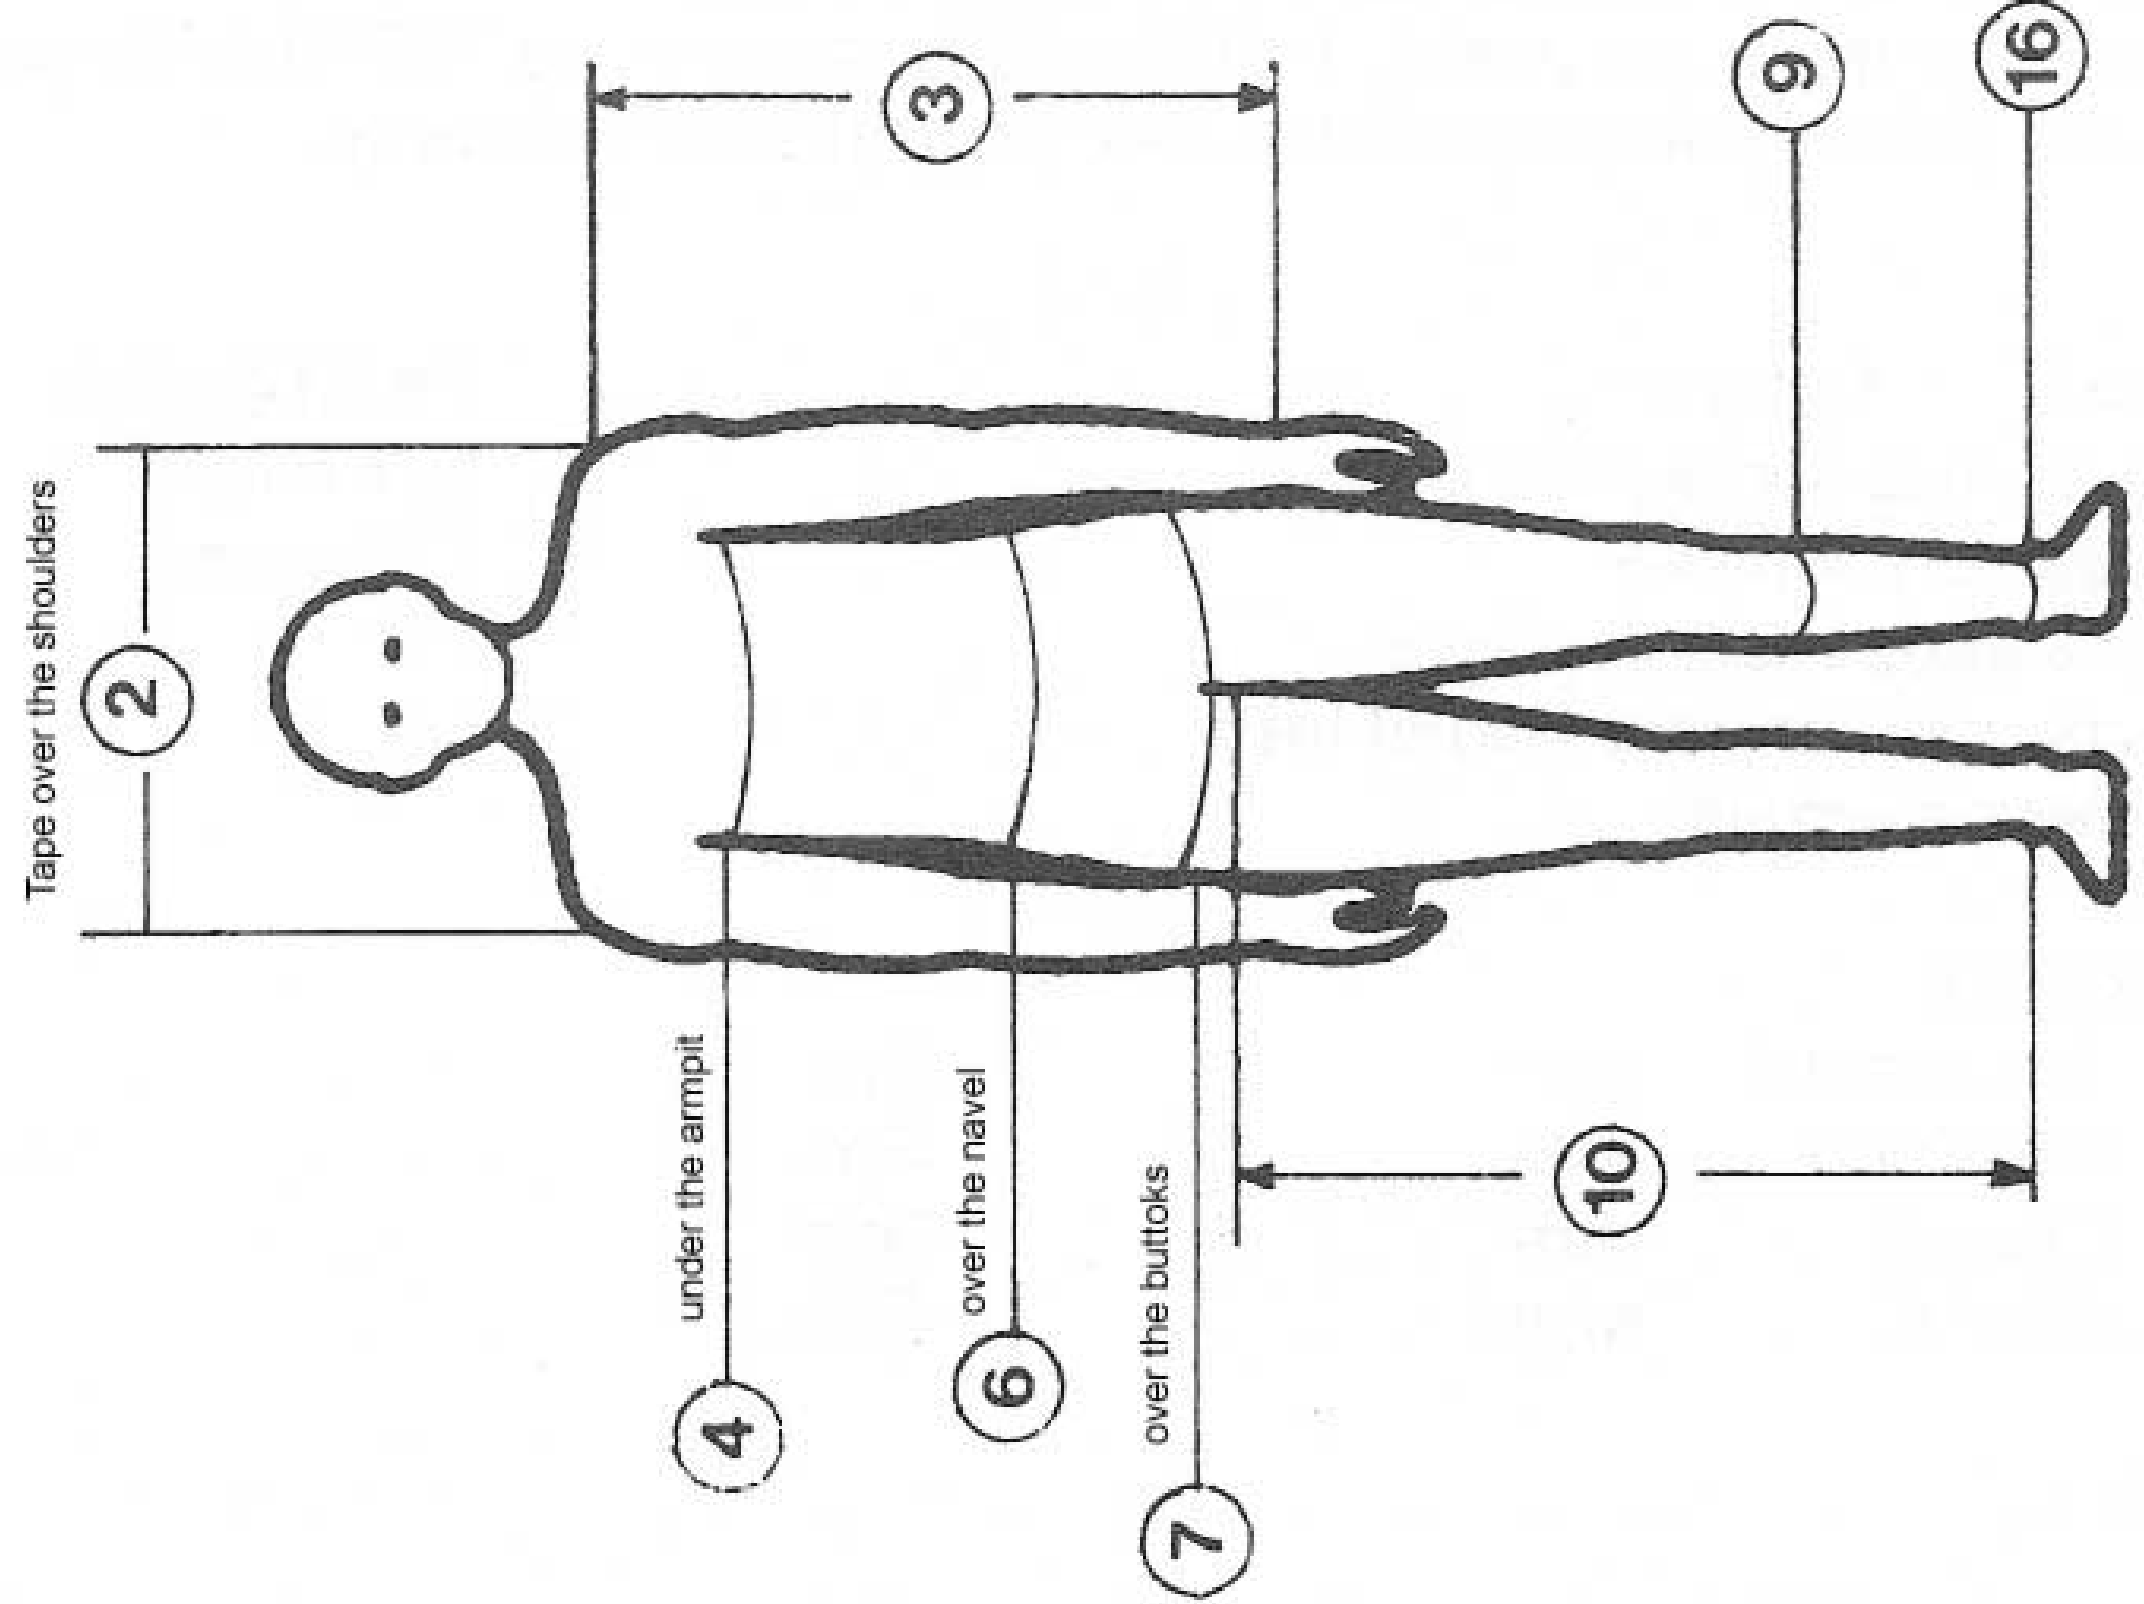

City ZIP (CAP)

Telephone Mobile

Type (wetsuite)

1	Overall height	cm.
2	Shoulder breadth Tape over the shoulders, take the measure between the edges of the final bones	cm.
3	Arm Length Arm along the body, take the measure from the final bone of the shoulder until the wrist bone	cm.
4	Chest Circumference Take the measure in the widest high part of the chest (under the armpit)	cm.
4D	Chest Circumference (woman) Take the measure over the breast in the widest part	cm.
5	Shoulder-Blade/Crotch Length Take the measure back from the first vertebra on neck base, until to halfway down the curve of the buttocks (anus)	cm.
6	Waist (over the navel)	cm.
7	Pelvis Take the measure in the widest point, over the buttocks	cm.
8	Thigh Take the measure in the widest high part	cm.
9	Calf Take the measure in the widest part	cm.
10	Inside leg Take the measure from the crotch until the ankle bone	cm.
11	Head Circumference On forehead	cm.
12	Neck In the center of the neck (specify if have little long or little short neck)	cm.
13	Biceps Arm along the body	cm.
14	Forearm Take the measure in the widest point of the forearm	cm.
15	Wrist Take the measure in the strait point	cm.
16	Ankle Take the measure in the strait point	cm.
•	Foot n.	