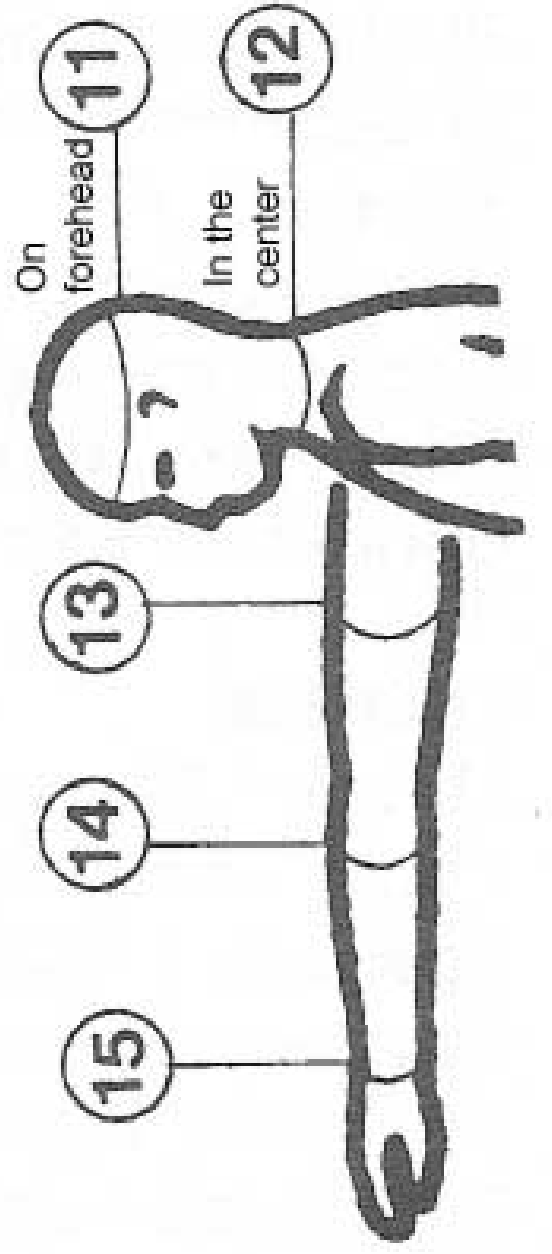

City ZIP (CAP)

Telephone Mobile

Type (wetsuite)

1	Overall height	cm.
2	Shoulder breadth Tape over the shoulders, take the measure between the edges of the final bones	cm.
3	Arm Length Arm along the body, take the measure from the final bone of the shoulder until the wrist bone	cm.
4	Chest Circumference Take the measure in the widest high part of the chest (under the armpit)	cm.
4D	Chest Circumference (woman) Take the measure over the breast in the widest part	cm.
5	Shoulder-Blade/Crotch Length Take the measure back from the first vertebra on neck base, until to halfway down the curve of the buttocks (anus)	cm.
6	Waist (over the navel)	cm.
7	Pelvis Take the measure in the widest point, over the buttocks	cm.
8	Thigh Take the measure in the widest high part	cm.
9	Calf Take the measure in the widest part	cm.
10	Inside leg Take the measure from the crotch until the ankle bone	cm.
11	Head Circumference On forehead	cm.
12	Neck In the center of the neck (specify if have little long or little short neck)	cm.
13	Biceps Arm along the body	cm.
14	Forearm Take the measure in the widest point of the forearm	cm.
15	Wrist Take the measure in the strait point	cm.
16	Ankle Take the measure in the strait point	cm.
•	Foot n.	