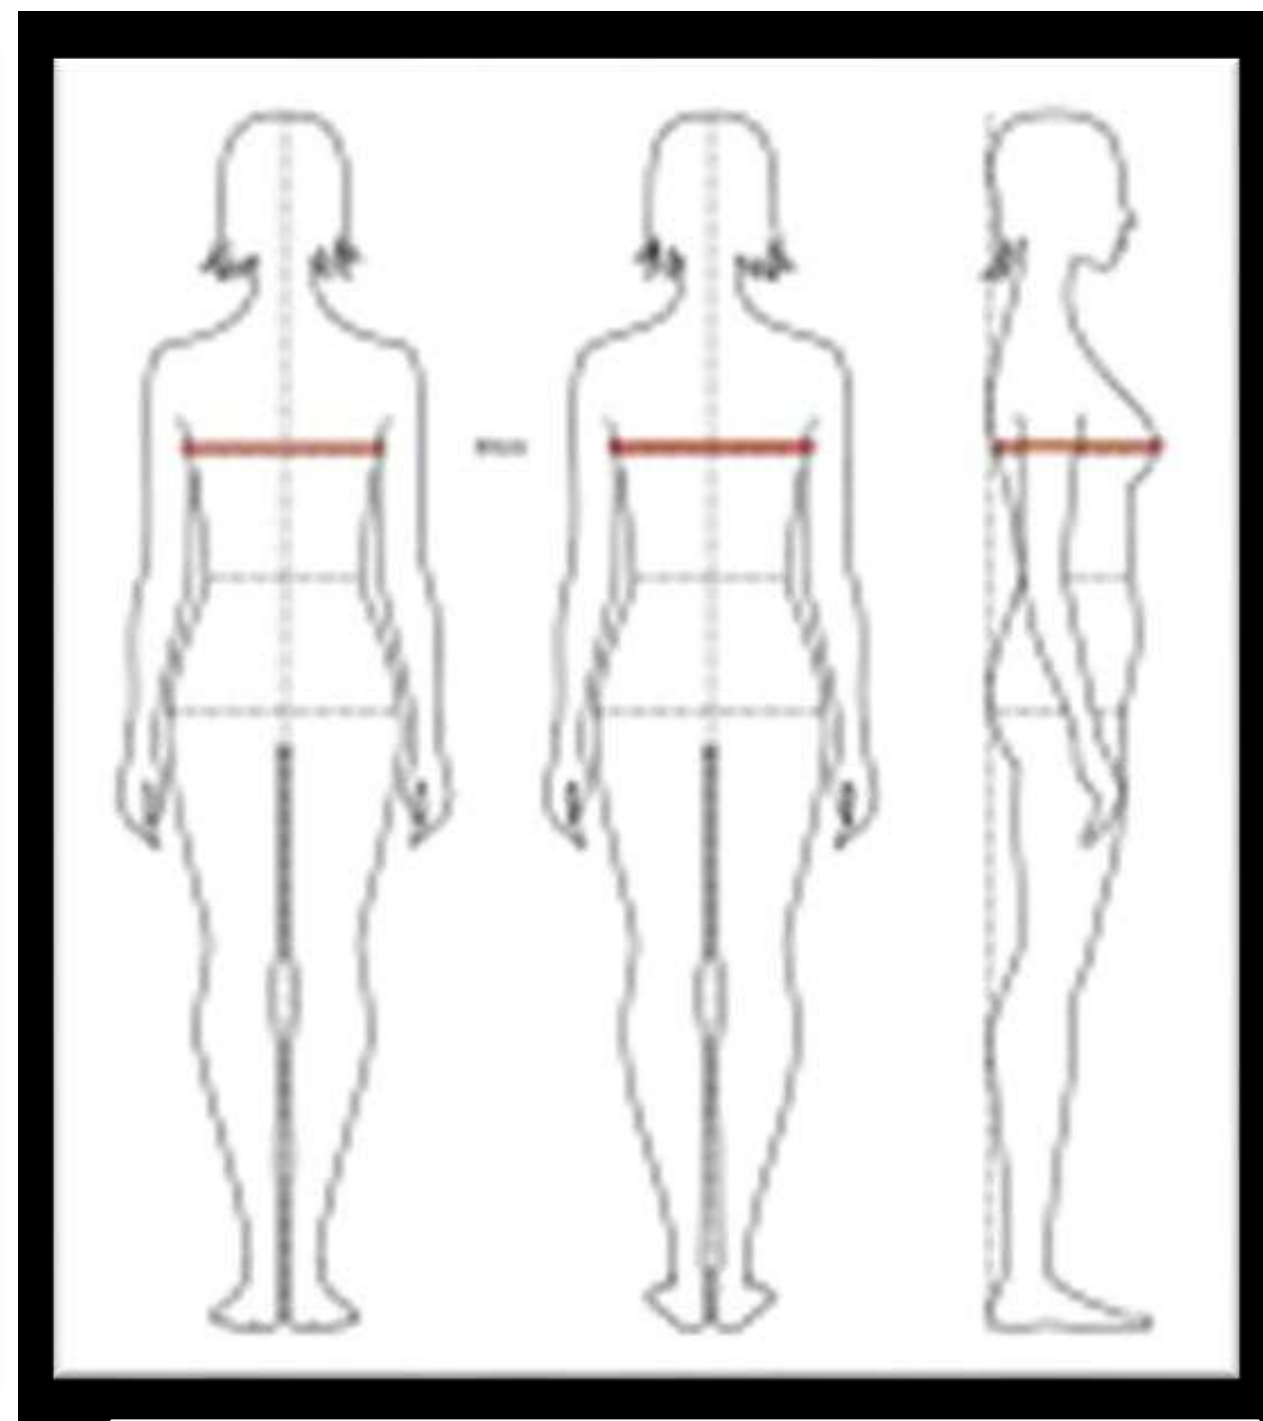

4d) Chest Circumference (woman)

Neoprene Models	Thickness							
AURORA								
Superskin / Hyperstretch lining inside	1,5	3		5				
Superskin outside / Open cell		3		5				
YAMAMOTO 45								
*Smoothskin / Open cell		3		5		7	8	
*Smoothskin / Gold Coating cell inside		3		5		7		
Superskin nano capsule outside / Open cell		3		5		7		
Superskin nano capsule outside / Hyperstretch lining	1,5	3		5		7		
Hyperstretch lining outside / Gold coating cell inside		3		5		7		
Hyperstretch lining camo / Gold coating cell inside		3		5		7	8	
Hyperstretch lining camo / Open cell		3		5	6	7	8	
Hyperstretch lining Black outside / Open cell				5		7	8	9
BLACK SHADOW (Alta densità)								
Black coating cell inside / Nylon stretch black outside						7		
*Smoothskin / Black coating cell inside					6	7		
Superskin / Open Slide cell					6	7		
HEIWA								
*Smoothskin outside / Open cell	1,5-2	3		5	6	7	8	
Smoothskin outside / Open cell HD		3		5	6	7	8	
*Smoothskin Black outside / Nylon stretch inside		3			6			
Nylon elastic Black outside / Open cell		3		5	6	7	8	
Kanoko Superstretch Black outside / Open cell				5		7		
Double lined Kanoko Superstretch outside / Thermic Pile inside				5				
Hydrorepellent lining outside / Open cell		3		5		7		9
Superelastic lining outside / Stretstretch lining inside	2	3		5		7	8	
NJN								
*Smoothskin / Open cell		3		5		7	8	
*Smoothskin / Superelastic lining inside	1,5-2	3		5	6	7		
Superstretch lining outside / Open cell		3		5	6	7	8