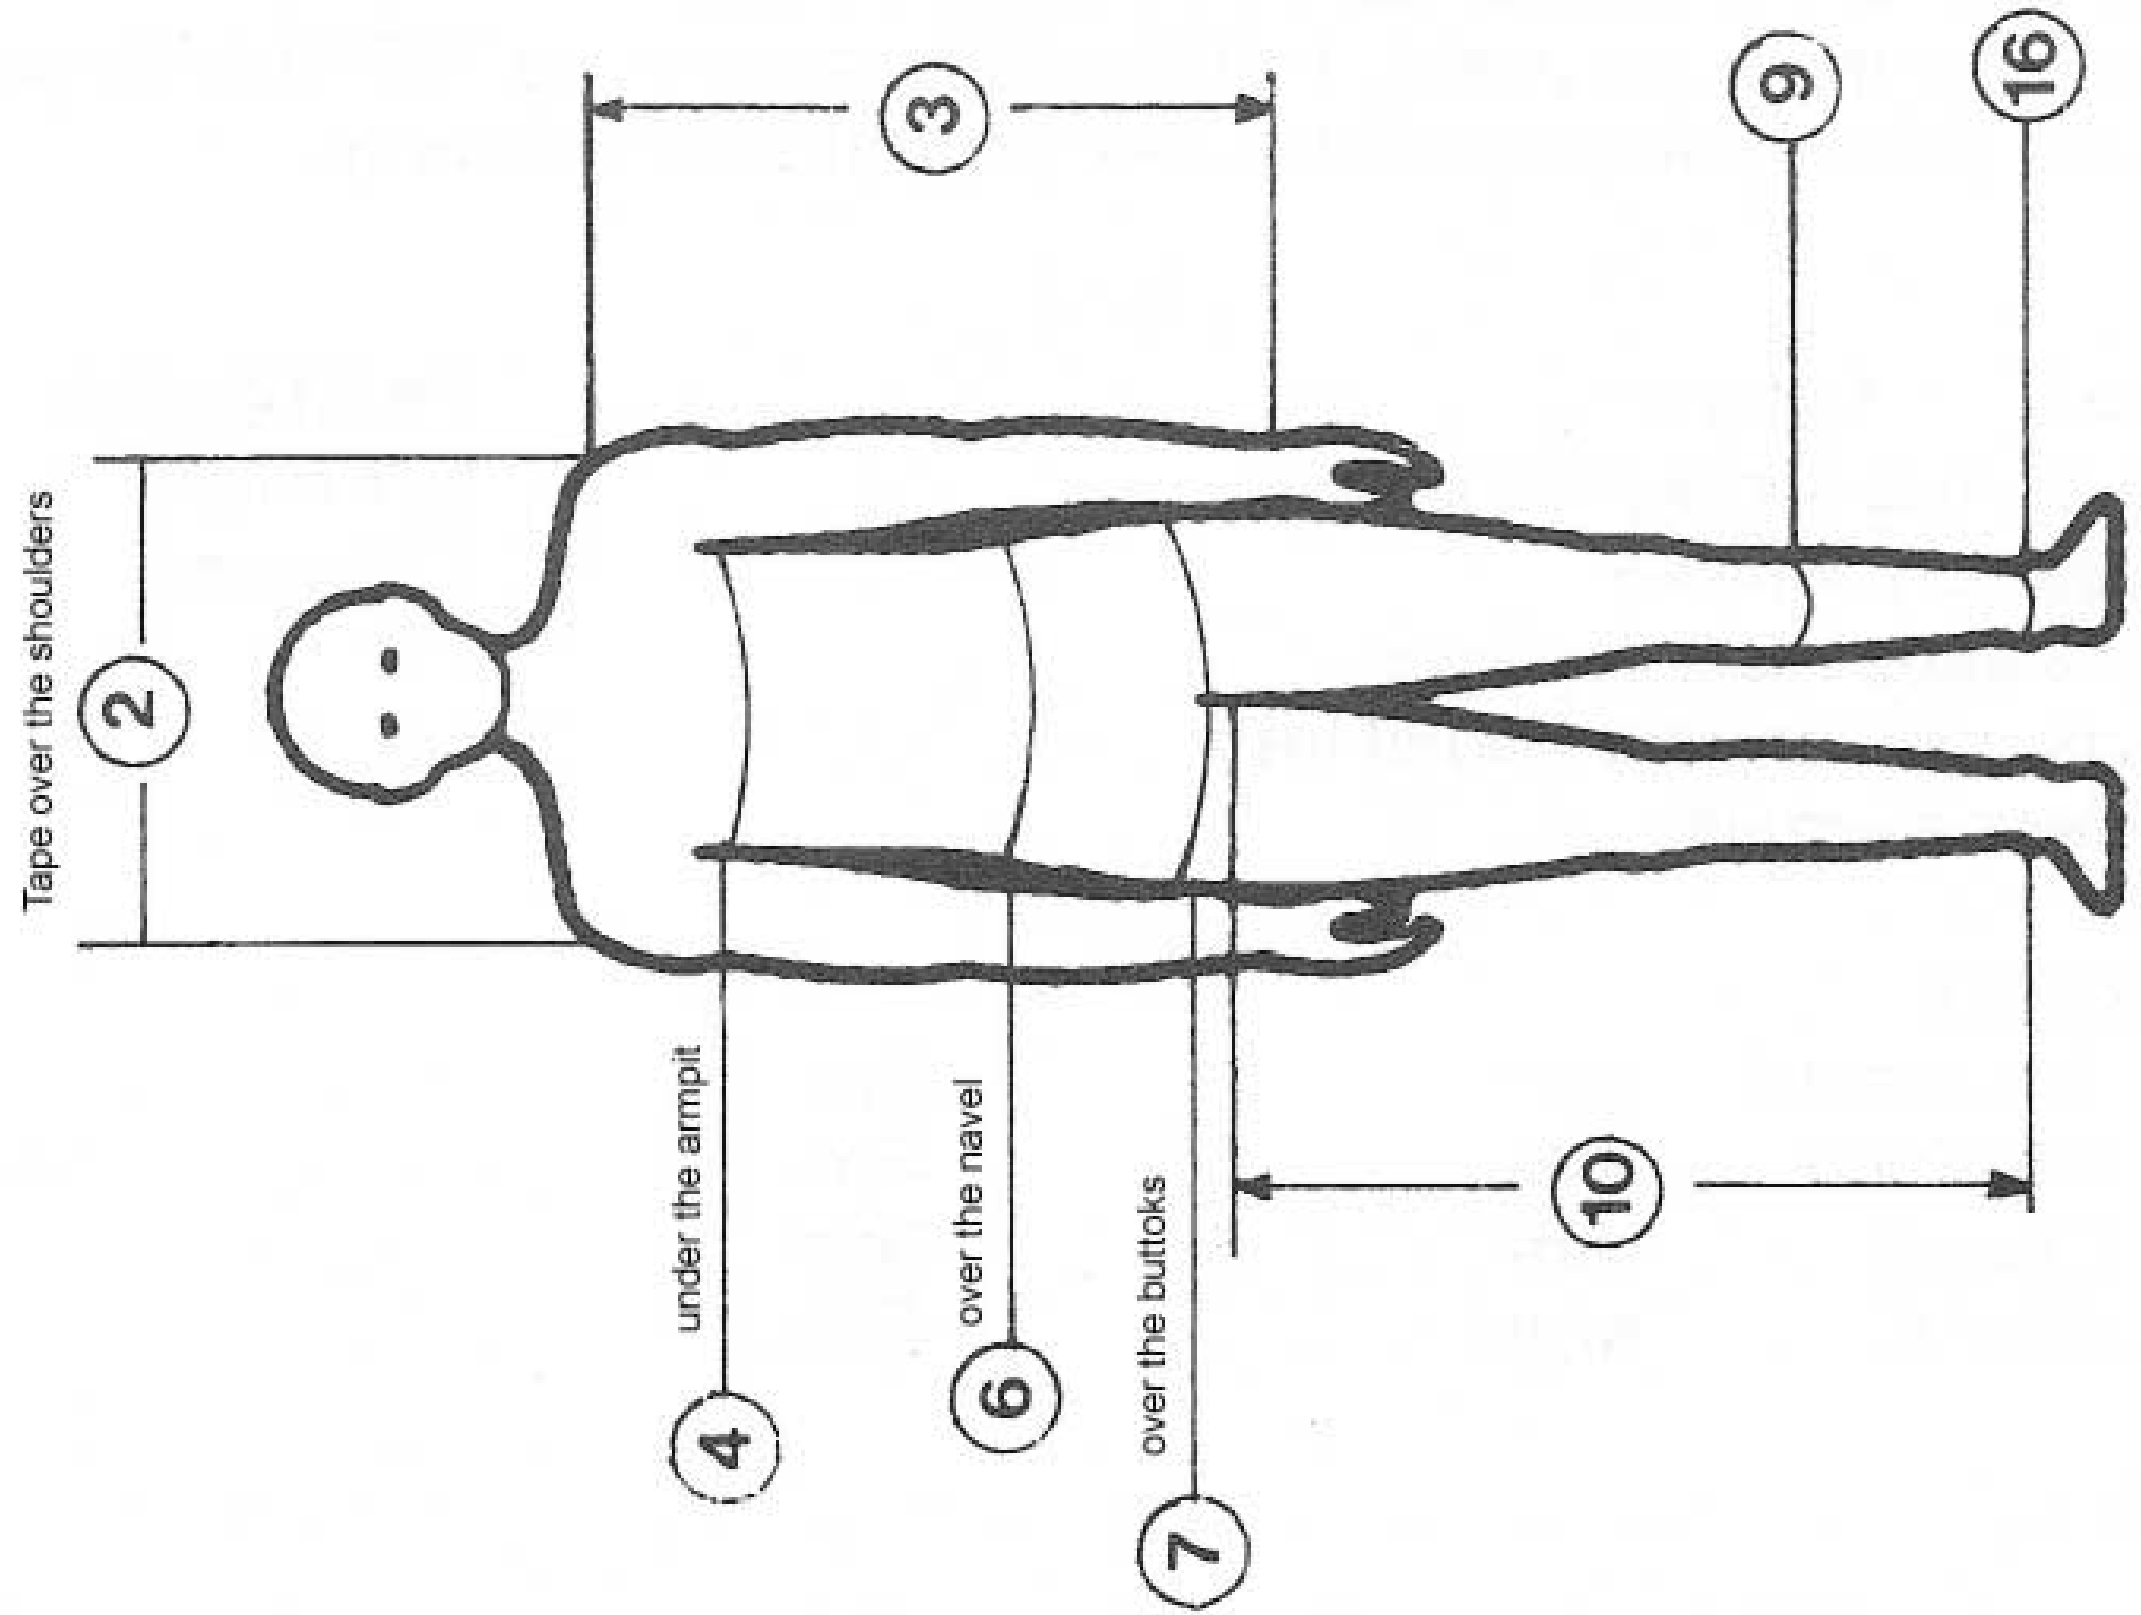

City ZIP (CAP)

Telephone Mobile

Type (wetsuite)

1	Overall height	cm.
2	Shoulder breadth Tape over the shoulders, take the measure between the edges of the final bones	cm.
3	Arm Length Arm along the body, take the measure from the final bone of the shoulder until the wrist bone	cm.
4	Chest Circumference Take the measure in the widest high part of the chest (under the armpit)	cm.
4D	Chest Circumference (woman) Take the measure over the breast in the widest part	cm.
5	Shoulder-Blade/Crotch Length Take the measure back from the first vertebra on neck base, until to halfway down the curve of the buttocks (anus)	cm.
6	Waist (over the navel)	cm.
7	Pelvis Take the measure in the widest point, over the buttocks	cm.
8	Thigh Take the measure in the widest high part	cm.
9	Calf Take the measure in the widest part	cm.
10	Inside leg Take the measure from the crotch until the ankle bone	cm.
11	Head Circumference On forehead	cm.
12	Neck In the center of the neck (specify if have little long or little short neck)	cm.
13	Biceps Arm along the body	cm.
14	Forearm Take the measure in the widest point of the forearm	cm.
15	Wrist Take the measure in the strait point	cm.
16	Ankle Take the measure in the strait point	cm.
•	Foot n.	