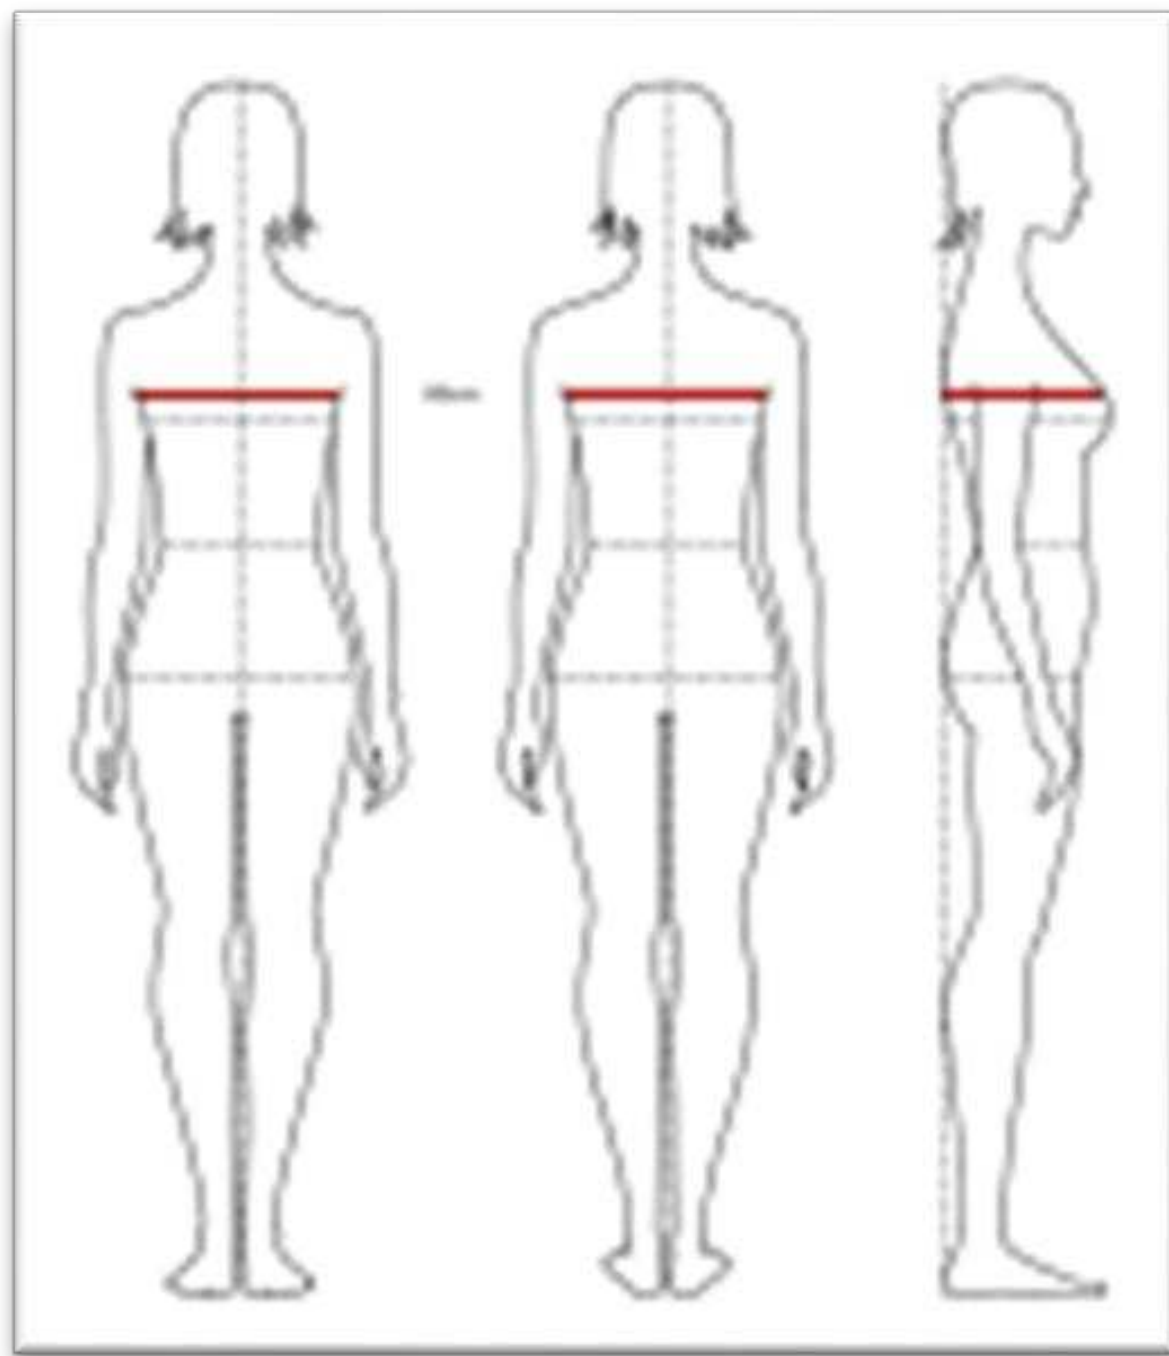

City ZIP (CAP)

Telephone Mobile

Type (wetsuite)

1	Overall height	cm.
2	Shoulder breadth Tape over the shoulders, take the measure between the edges of the final bones	cm.
3	Arm Length Arm along the body, take the measure from the final bone of the shoulder until the wrist bone	cm.
4	Chest Circumference Take the measure in the widest high part of the chest (under the armpit)	cm.
4D	Chest Circumference (woman) Take the measure over the breast in the widest part	cm.
5	Shoulder-Blade/Crotch Length Take the measure back from the first vertebra on neck base, until to halfway down the curve of the buttocks (anus)	cm.
6	Waist (over the navel)	cm.
7	Pelvis Take the measure in the widest point, over the buttocks	cm.
8	Thigh Take the measure in the widest high part	cm.
9	Calf Take the measure in the widest part	cm.
10	Inside leg Take the measure from the crotch until the ankle bone	cm.
11	Head Circumference On forehead	cm.
12	Neck In the center of the neck (specify if have little long or little short neck)	cm.
13	Biceps Arm along the body	cm.
14	Forearm Take the measure in the widest point of the forearm	cm.
15	Wrist Take the measure in the strait point	cm.
16	Ankle Take the measure in the strait point	cm.
•	Foot n.	